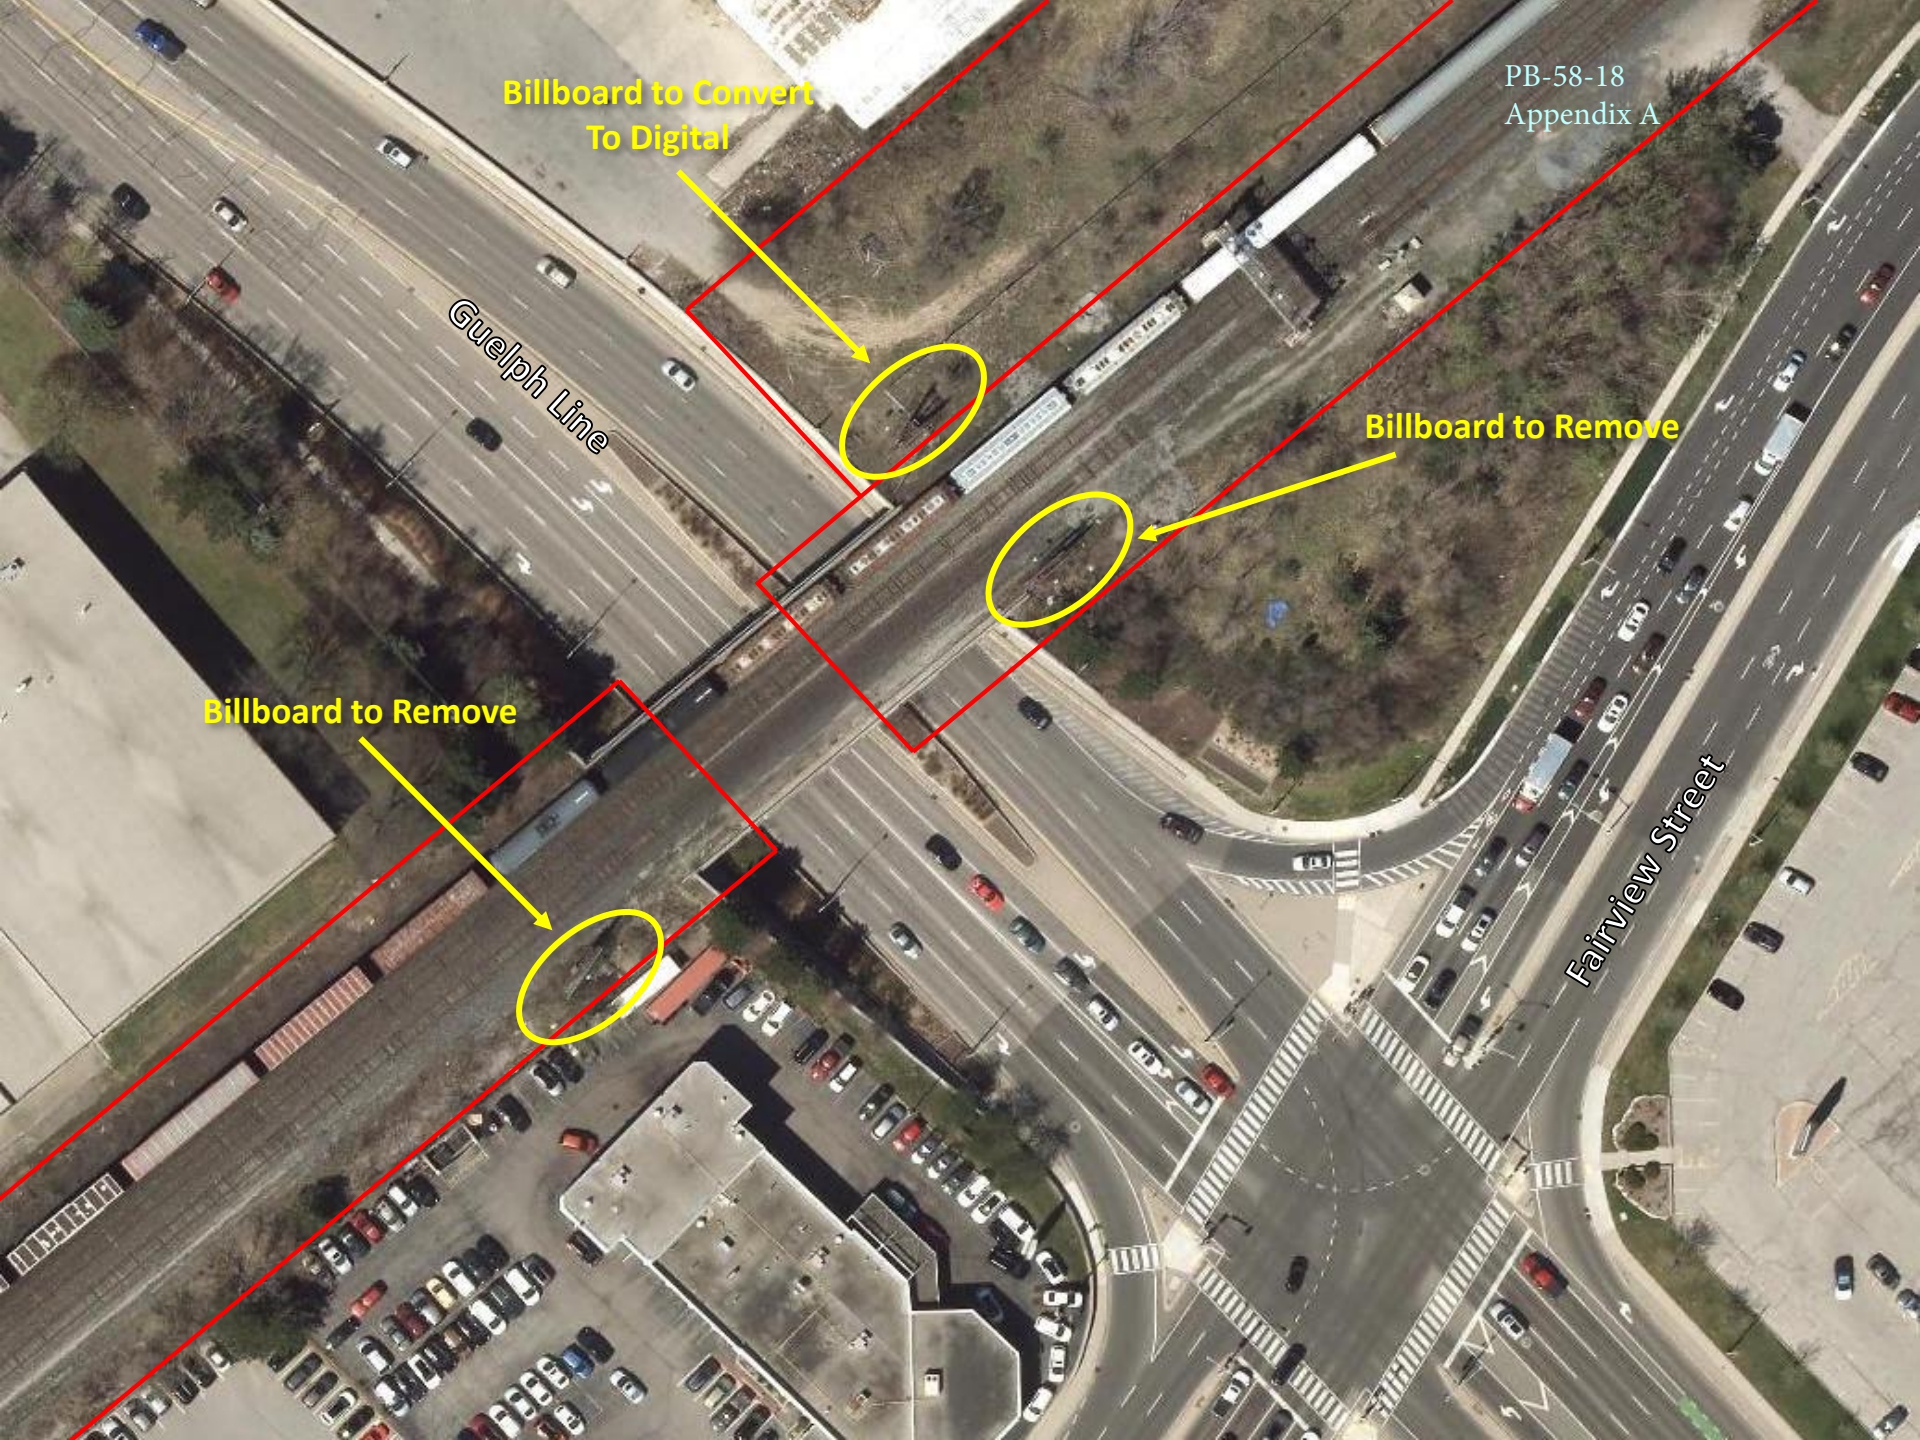

Billboard to Convert
To Digital

Billboard to Remove

Billboard to Remove

Guelph Line

Fairview Street

Proposed Billboard

24m

2m

6m

4.5m

8m

**Billboard to Convert
To Digital**

Billboard to Remove

Billboard to Remove

Billboard to Remove

Billboard to Convert
To Digital

Billboard to Remove