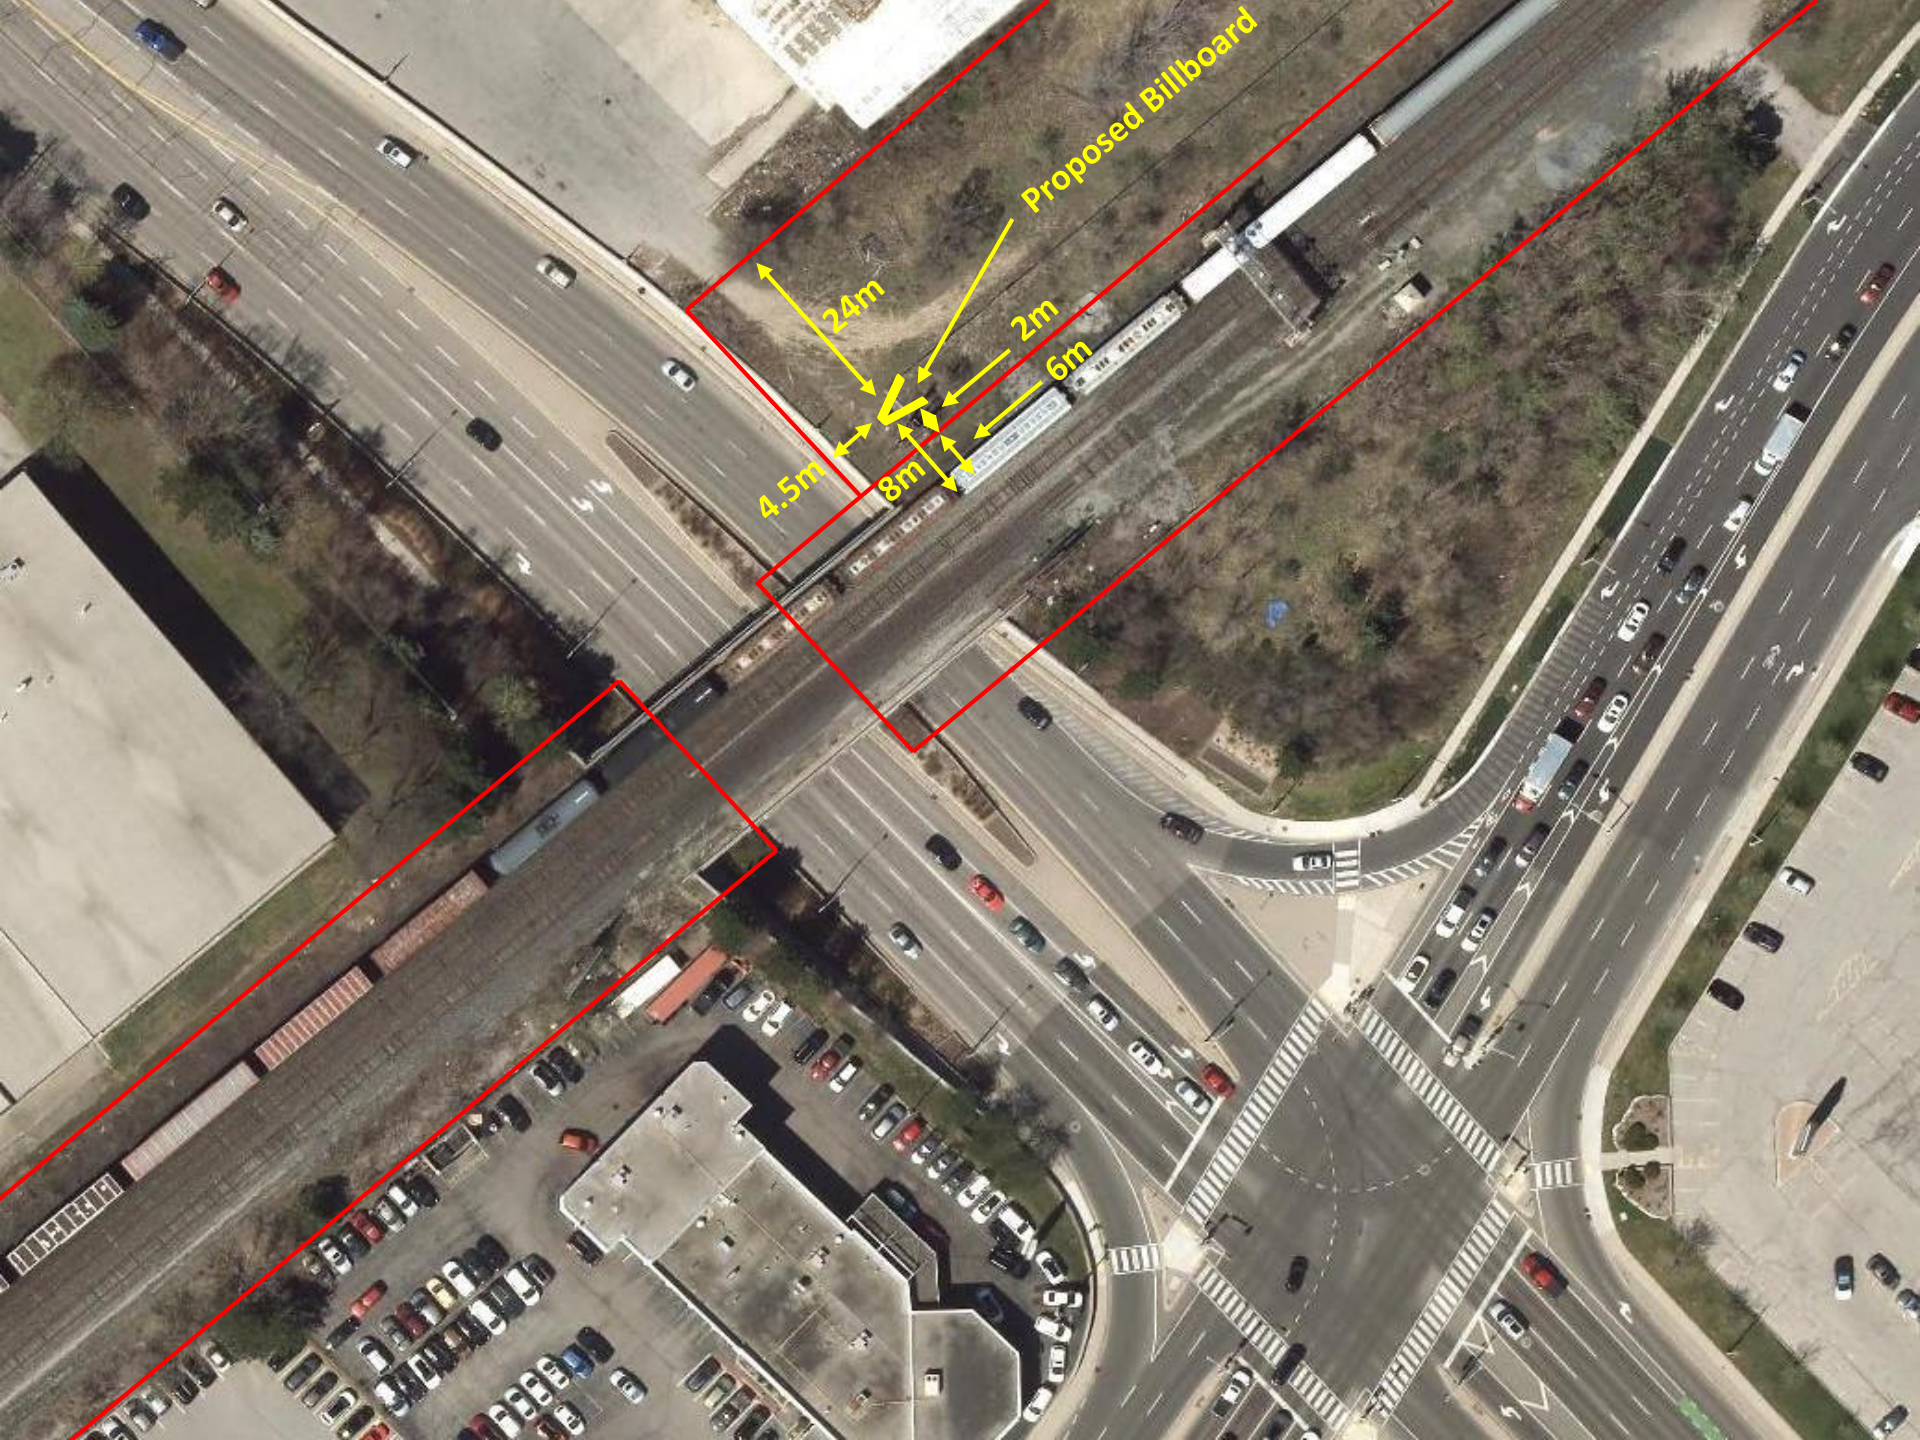

Billboard to Convert
To Digital

Billboard to Remove

Billboard to Remove

Guelph Line

Fairview Street

Proposed Billboard

24m

2m

6m

4.5m

8m

**Billboard to Convert
To Digital**

Billboard to Remove

Billboard to Remove

Billboard to Remove

Billboard to Convert
To Digital

Billboard to Remove