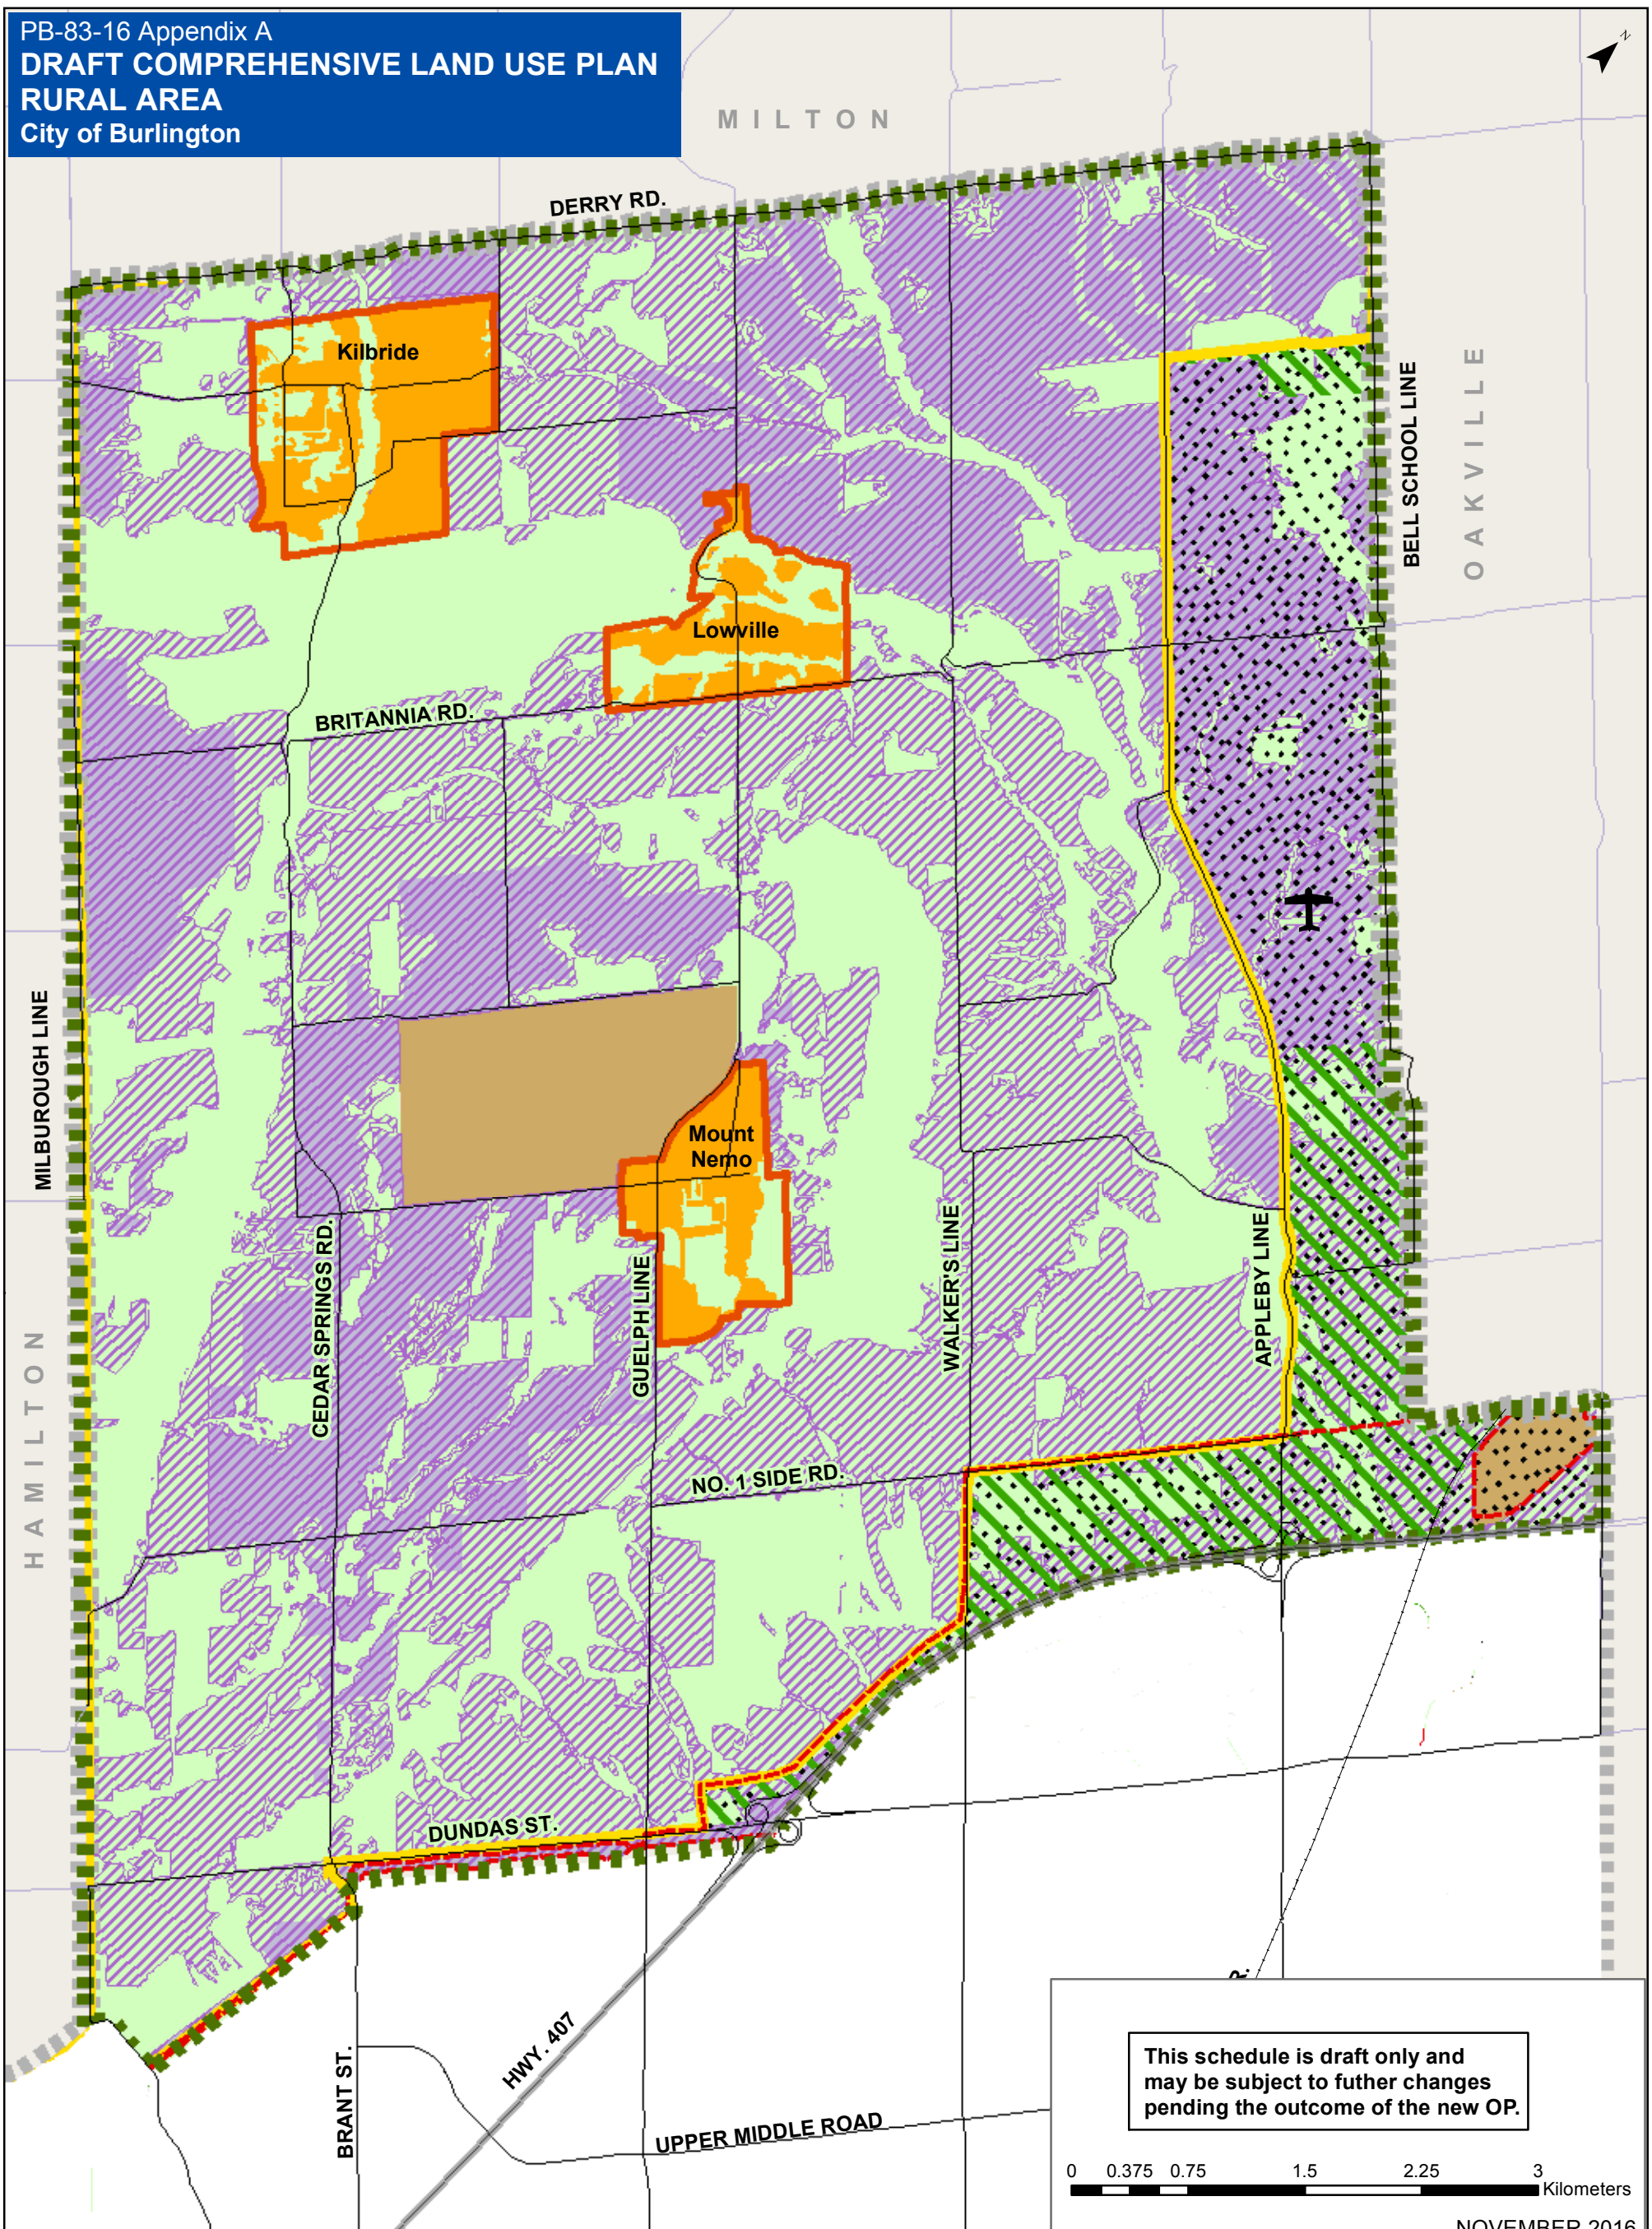

MILTON

This schedule is draft only and may be subject to further changes pending the outcome of the new OP.

NOVEMBER 2016

Legend

Land Use Designations

- Natural Heritage System
- Rural Settlement Area Boundary
- Rural Settlement Area
- Mineral Resource Extraction Area

Agricultural Land Base

- Agricultural Lands within the Agricultural Area Designation
- Agricultural Lands within the Natural Heritage System Designation

Provincial Plan and Land Use Designations

- Niagara Escarpment Plan Boundary
- Greenbelt Plan Protected Countryside Area
- Greenbelt Natural Heritage System
- Parkway Belt West Plan Boundary

Map Base Information

- Airport
- Rural Boundary Area
- Municipal Boundary