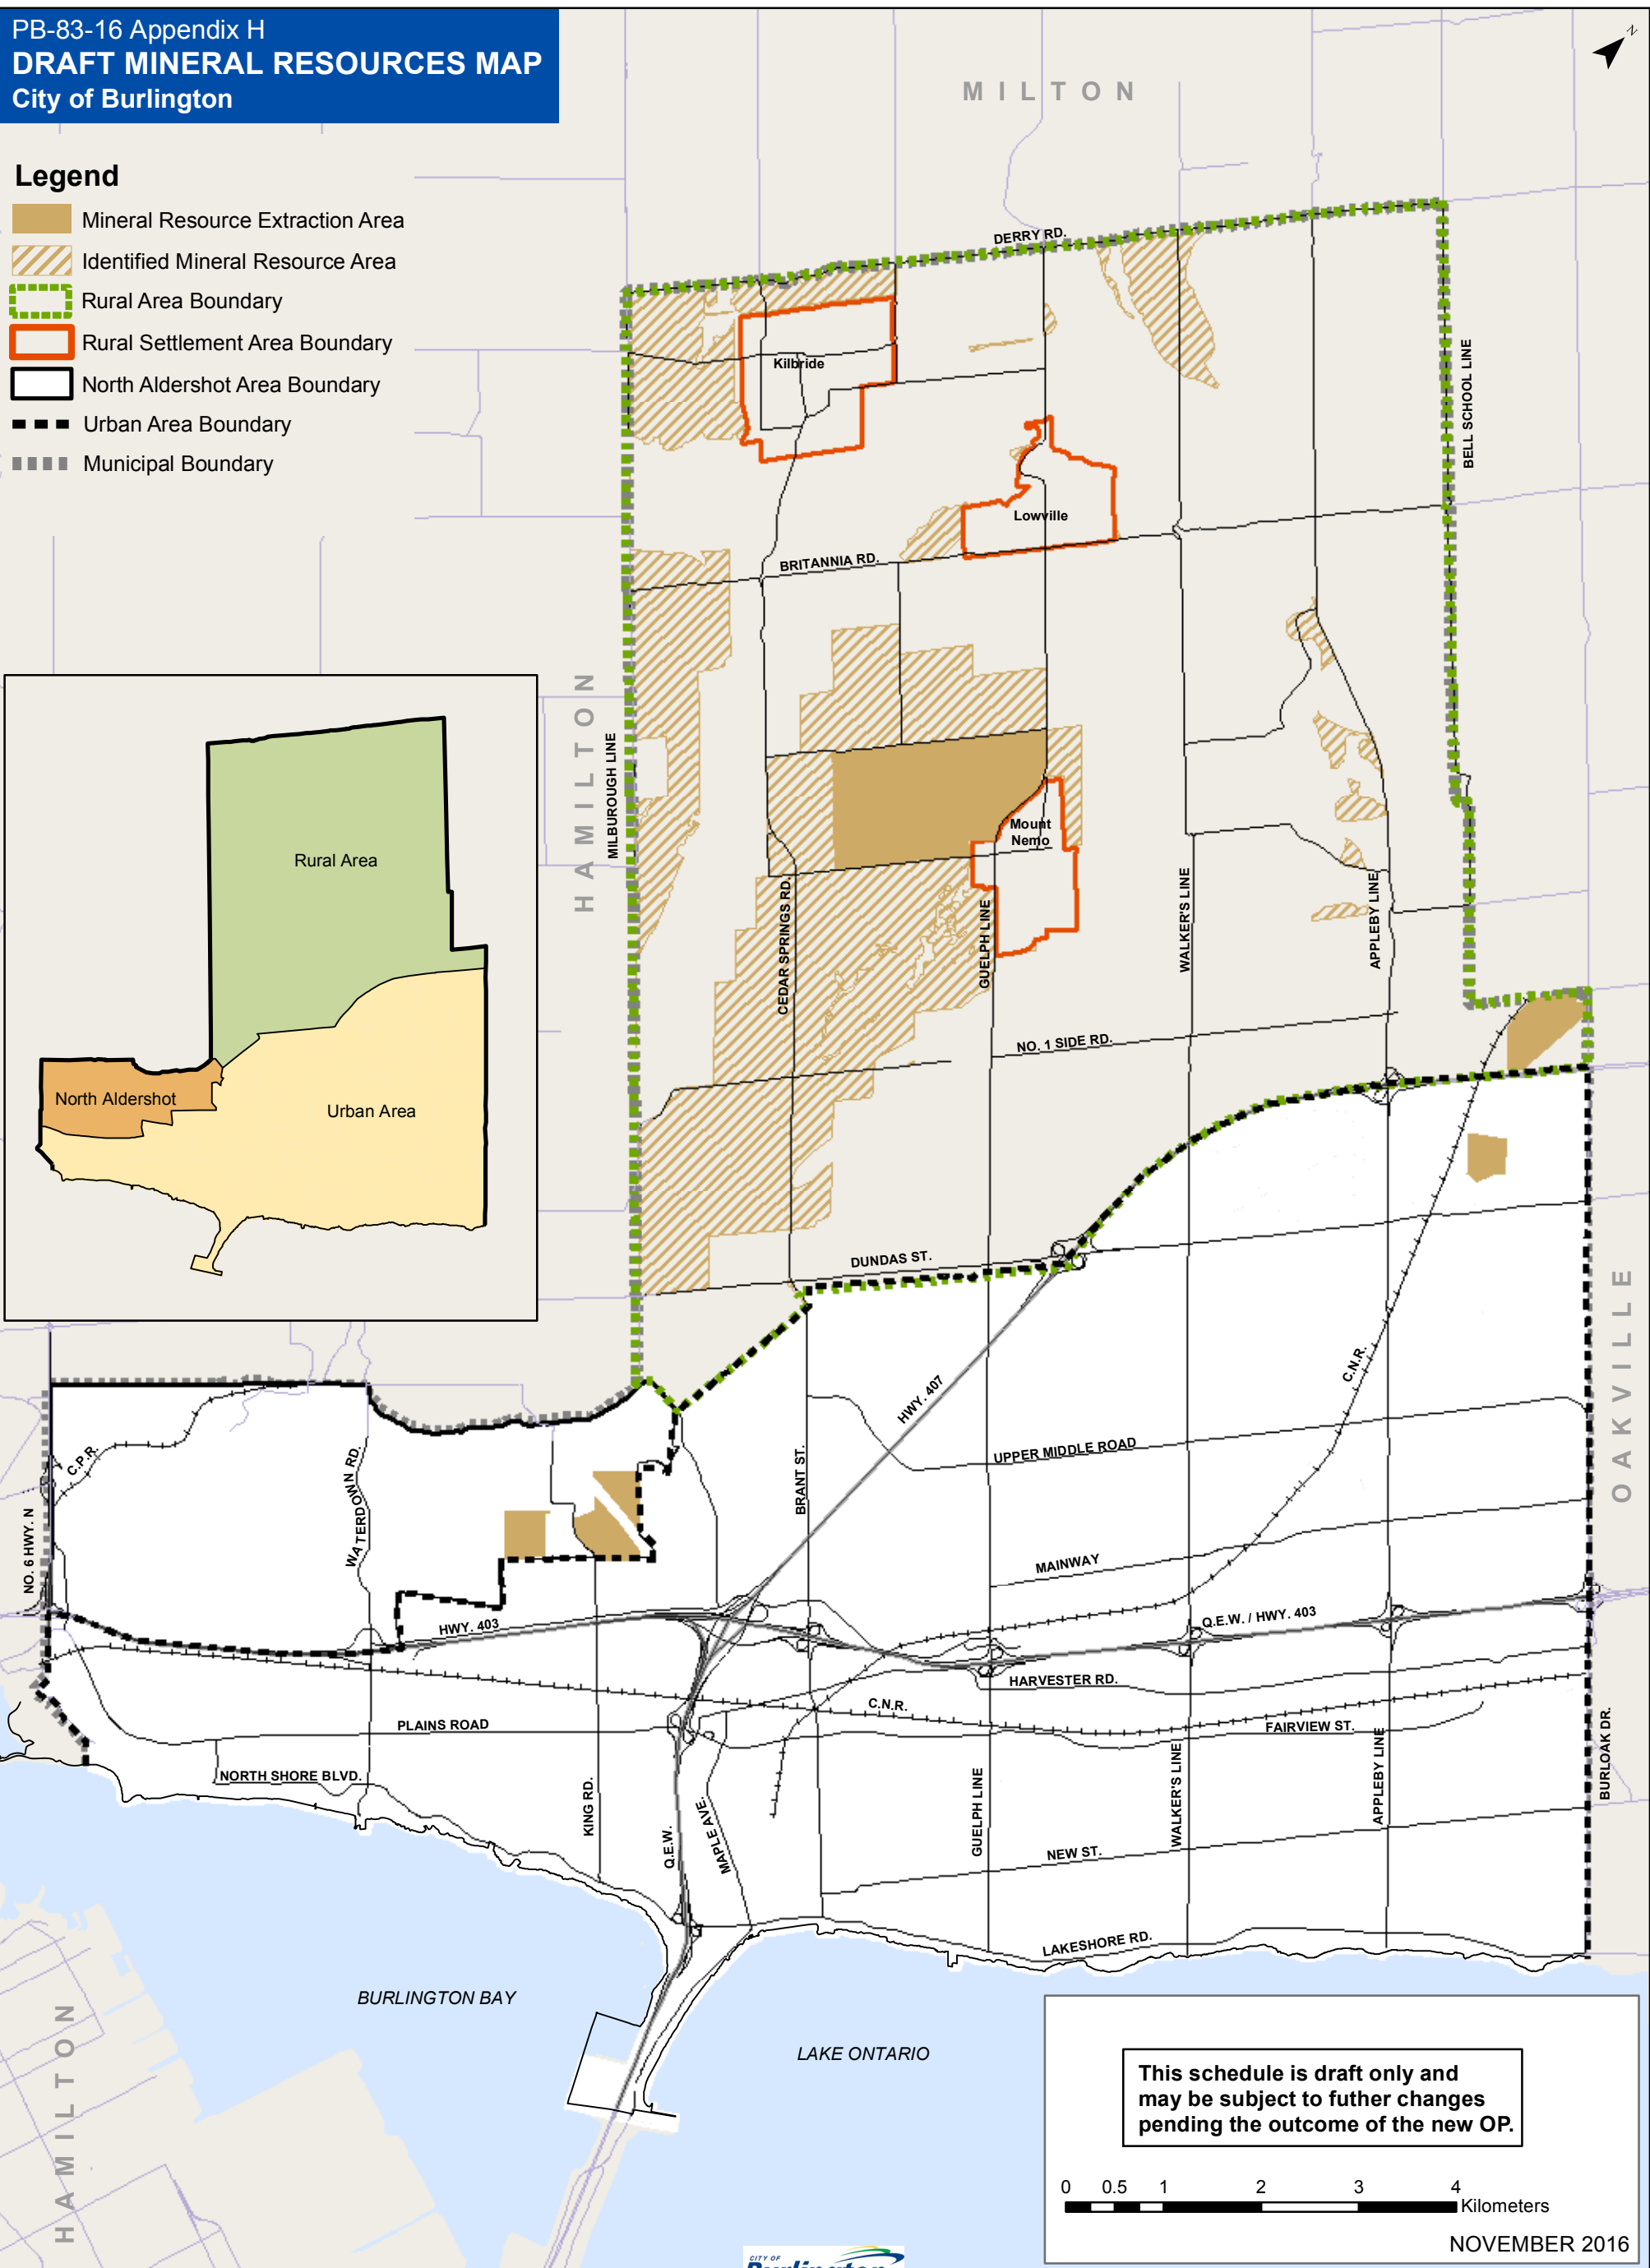

PB-83-16 Appendix H
DRAFT MINERAL RESOURCES MAP
 City of Burlington

Legend

- Mineral Resource Extraction Area
- Identified Mineral Resource Area
- Rural Area Boundary
- Rural Settlement Area Boundary
- North Aldershot Area Boundary
- Urban Area Boundary
- Municipal Boundary

This schedule is draft only and may be subject to further changes pending the outcome of the new OP.

NOVEMBER 2016